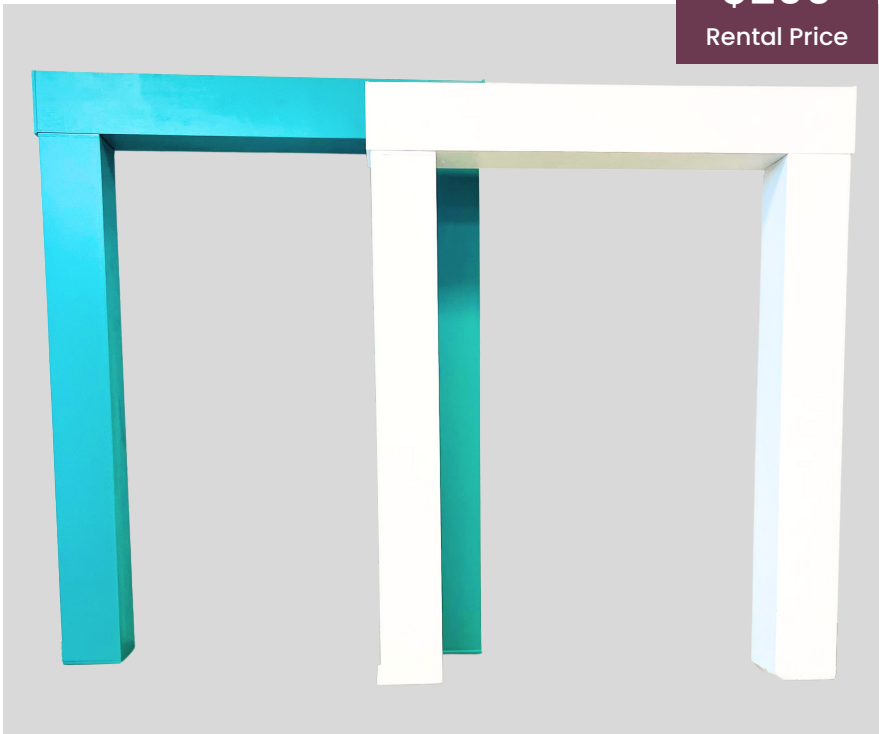

3D ARCH

Dimensions:
7 FT (H) x 4 FT (W)
6 FT (H) x 4 FT (W)
Colors: Variable