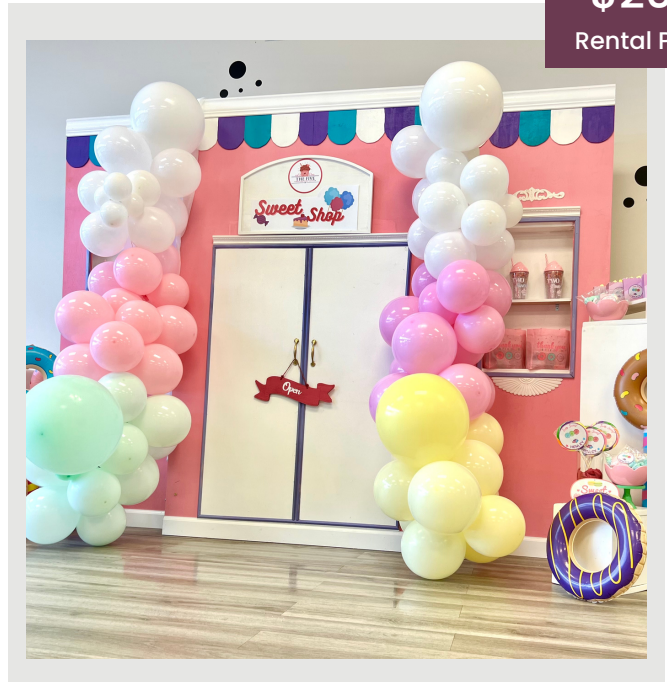

WELCOME SIGNS

THE JADE

Dimensions: 5.5 FT (H) x 2 FT (W)
Customizable Signage
Colors: Variable

\$250

Rental Price

\$450

Rental Price

THE MARIA

Dimensions:
7 FT (H) x 3 FT (W)
Customizable Signage
Colors: Black or Cream

STANDARD CHIARA

Dimensions:
6 FT (H) x 2 FT (W)
Customizable Signage
Colors: Variable

\$250

Rental Price

\$450

Rental Price

THE BRIELLE

Rental Price

PARTY FAVORITES

\$200

Rental Price

TICKET BOOTH

Dimensions:
7 FT (H) x 8 FT (W)

\$200

Rental Price

SWEET SHOP

Dimensions:
6 FT (H) x 8 FT (W)

\$350

Rental Price

BARBIE BOX

Dimensions:
6 FT (H) x 4 FT (W)

\$450

Rental Price