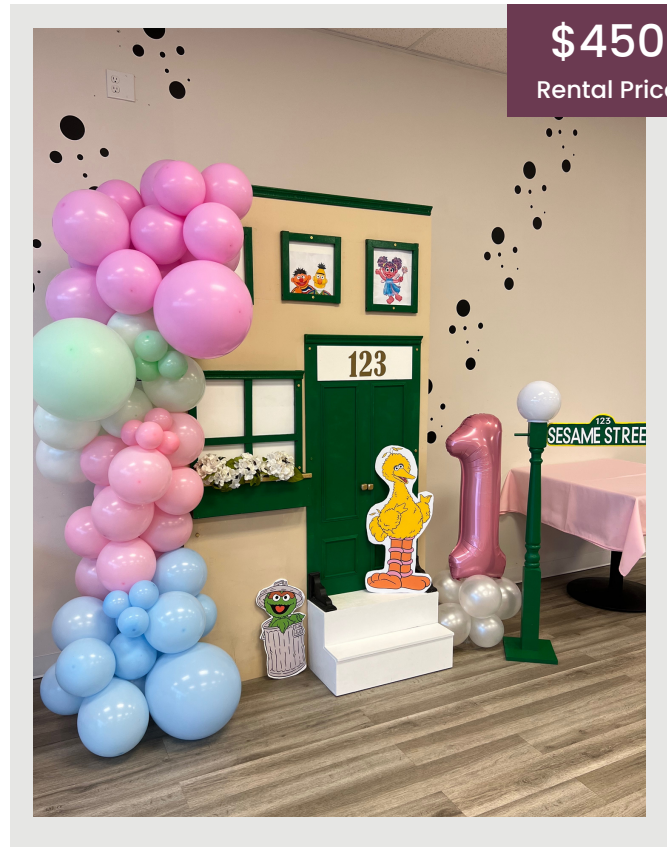

WELCOME SIGNS

THE JADE

Dimensions: 5.5 FT (H) x 2 FT (W)
Customizable Signage
Colors: Variable

\$250

Rental Price

\$450

Rental Price

THE MARIA

Rental Price

PARTY FAVORITES

\$200

Rental Price

TICKET BOOTH

Dimensions:
7 FT (H) x 8 FT (W)

\$200

Rental Price

SWEET SHOP

Dimensions:
6 FT (H) x 8 FT (W)

\$350

Rental Price

BARBIE BOX

Dimensions:
6 FT (H) x 4 FT (W)

\$450

Rental Price

SEASAME STREET BROWNSTOWN

Dimensions:
6 FT (H) x 4 FT (W)

Starting At \$200
Rental Price

WALLS

CHIARA WALLS

Dimensions: Variable
Colors: Variable

\$200
Rental Price

3D ARCH