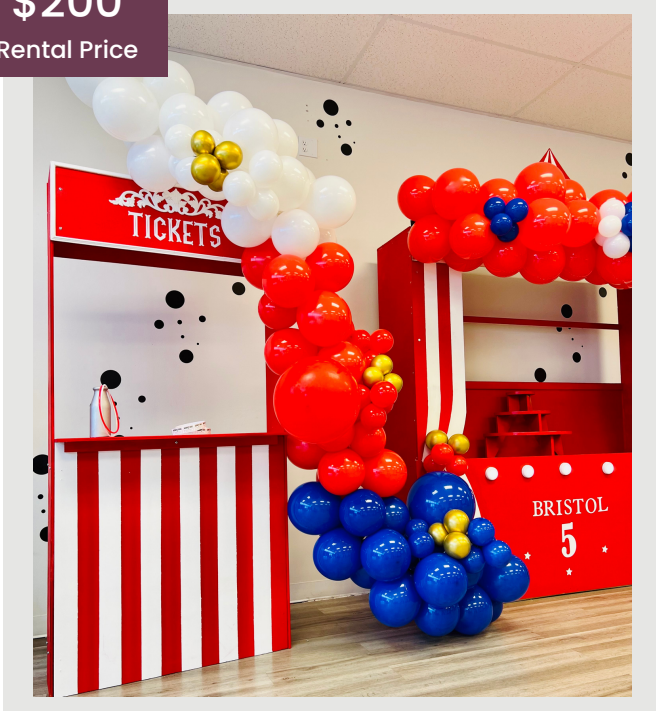

\$300
Rental Price

THE OCEAN ARCH

Dimensions:
7.5 FT (H) x 4 FT (W)
Colors: Variable

\$500
Rental Price

THE JACOB

Dimensions:
7 FT (H) x 6 FT (W)
Colors: Variable

CHILDREN'S PARTY PROPS

ROYAL CASTLE

Dimensions:
8 FT (H) x 8 FT (W)
Colors: Pink & Red

\$350

Rental Price

THE NIA FAVOR STAND

Dimensions:
6.5 FT (H) x 4 FT (W)

STORE FRONT

Dimensions:
8 FT (H) x 9 FT (W)

\$800

Rental Price

PARTY FAVORITES

\$200

Rental Price

TICKET BOOTH

Dimensions:
7 FT (H) x 8 FT (W)

\$200

Rental Price

SWEET SHOP

Dimensions:
6 FT (H) x 8 FT (W)

\$350

Rental Price

BARBIE BOX

Dimensions:
6 FT (H) x 4 FT (W)

\$450

Rental Price