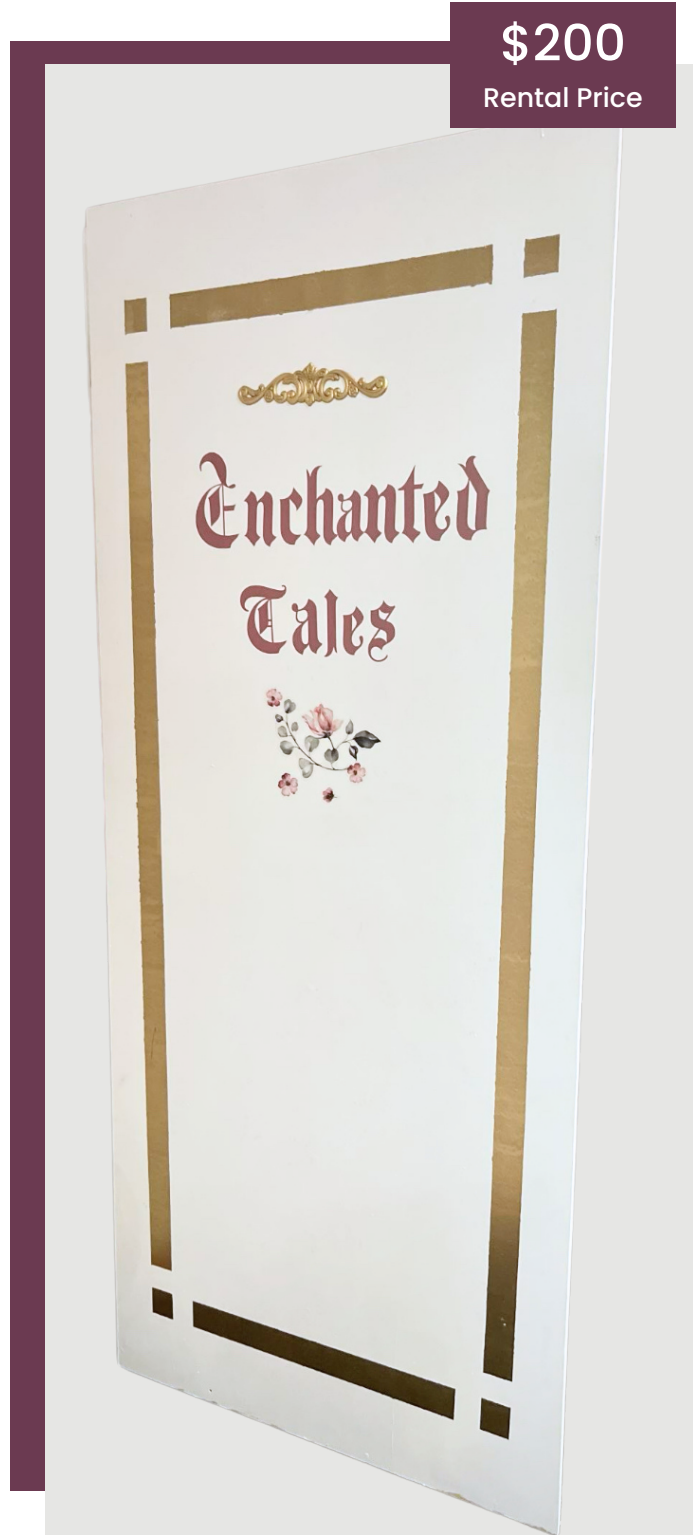

Dimensions:
2 Piece Set
5.5 FT (H) x 2 FT (W)
4 FT (H) x 2 FT (W)
Customizable Signage
Colors: Variable

BACKDROPS

\$700
Rental Price

THE EDWARD

Dimensions:
7 FT (H) x 12 FT (W)
3 Piece Backdrop
Colors: Black, Cream

\$300
Rental Price

THE OCEAN ARCH

Dimensions:
7.5 FT (H) x 4 FT (W)
Colors: Variable

\$500
Rental Price

THE JACOB

Dimensions:
7 FT (H) x 6 FT (W)
Colors: Variable

CHILDREN'S PARTY PROPS

ROYAL CASTLE

Dimensions:
6.5 FT (H) x 10 FT (W)
Color: Off White

\$1,000
Rental Price

HORSE & CARRIAGE

Dimensions:
4.5 FT (H) x 6 FT (W)
Colors: White

\$200
Rental Price

\$200
Rental Price

STORYBOOK

Dimensions:
7 FT (H) x 3.5 FT (W)