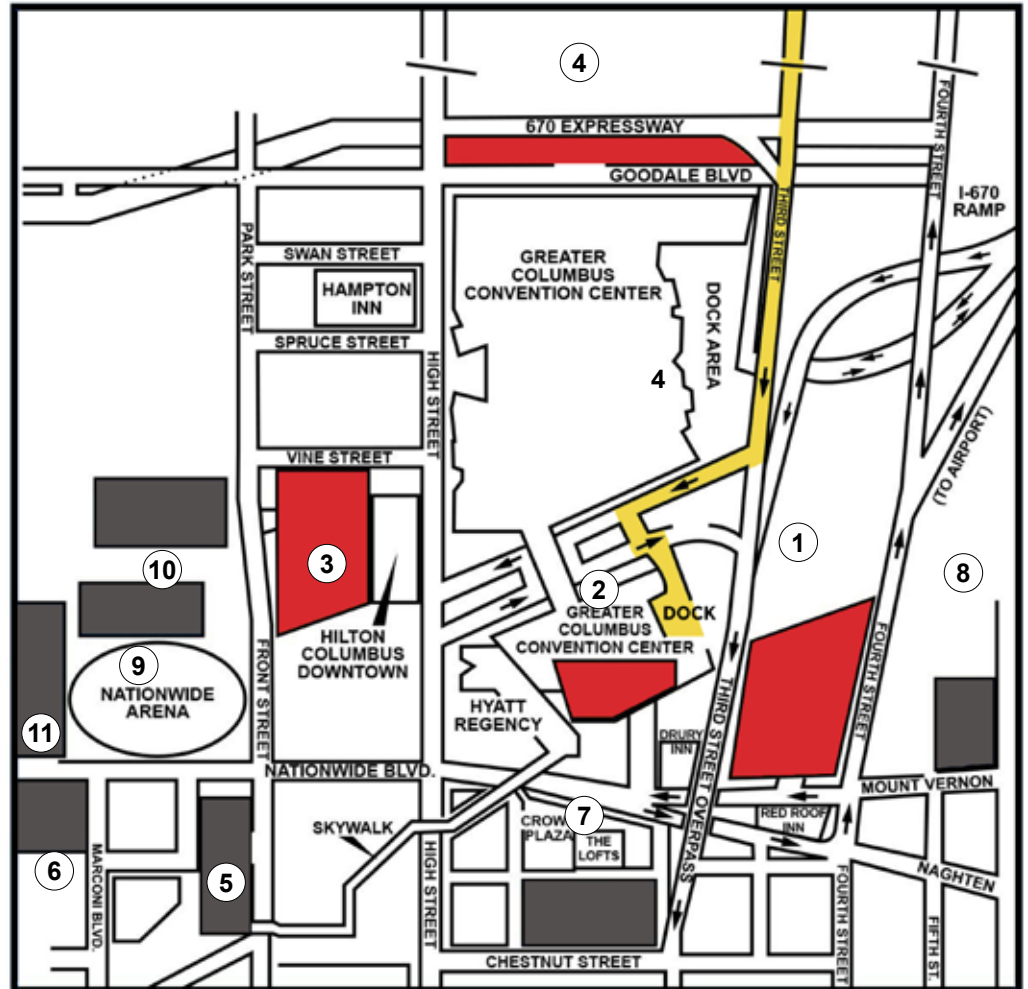

**NEW FOR 2017! Red Lots #1 through #4**  
*Payment Accepted with Credit or Debit Card Only (No Cash Payments accepted)*

- 1 Columbus Convention Center East Surface Lot  
875 spaces
- 2 Columbus Convention Center South Garage  
549 spaces
- 3 Columbus Convention Center Vine Street Garage  
1,778 spaces
- 4 Columbus Convention Center Goodale Garage  
800 Spaces
- 5 Nationwide Parking Garage Front Street  
3,050 Spaces
- 6 Nationwide Parking Marconi / Cinema Garage  
1,600 Spaces
- 7 Nationwide Parking Garage Chestnut Street  
1,650 Spaces
- 8 Boggs Park and Ride Surface Lot  
350 Spaces
- 9 Arena Parking Garage  
575 Spaces
- 10 Nationwide Parking Surface Lot  
620 Spaces
- 11 Nationwide Parking Surface Lot / Parking Garage  
1,500 Spaces

### Directions to Columbus Convention Center loading docks:

- Battelle Hall (located off Third Street) - Route 315 South to I-670 East to Third Street Exit and follow signs to the Convention Center loading docks.
- Exhibit hall A, B, C and D - High Street to Goodale Blvd. East. Docks directly behind Convention Center
- I-70 West and East - Exit High Street, and follow signs to Convention Center.
- I-71 North and South - Exit High Street and follow signs to Convention Center.